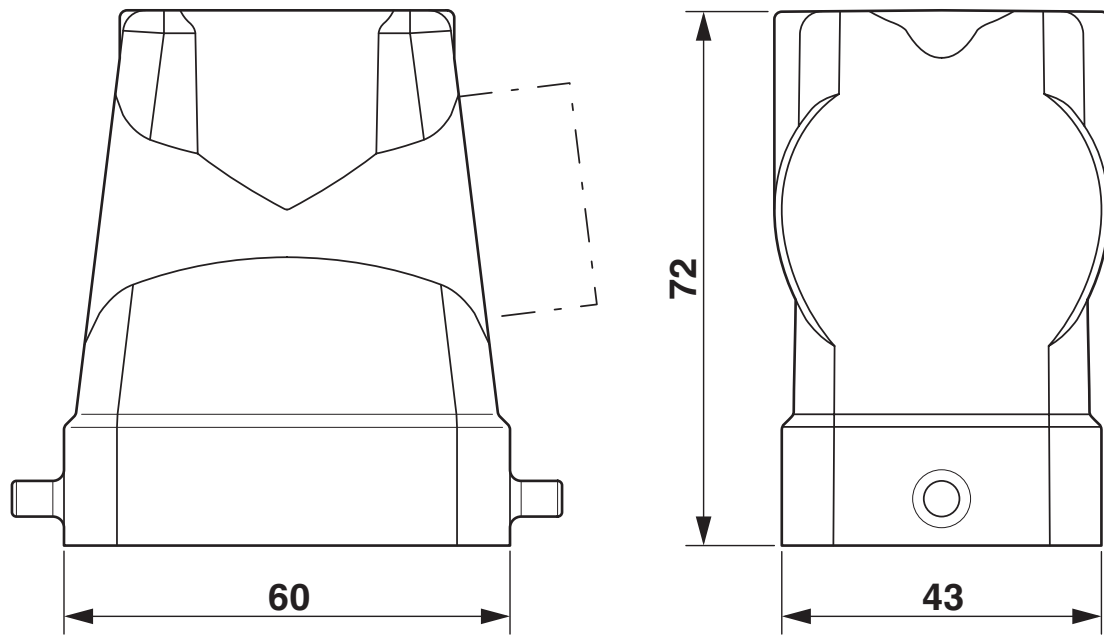

HC-B 6-TFL-H-O1STM32S - Housing

1460030

<https://www.phoenixcontact.com/us/products/1460030>

Drawings

Dimensional drawing

Dimensional drawing